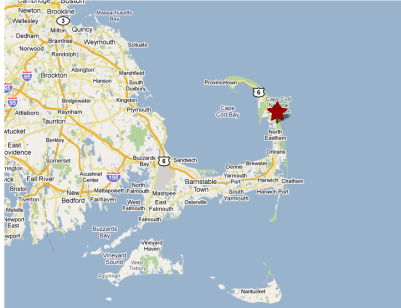

Southfleet Motor Inn - Driving Directions

Please use these directions for your next Cape Cod vacation to the Southfleet Motor Inn.

Approximate driving time from the Sagamore/Bourne Bridges to the Southfleet: 1 hour 15 mins

Smart Traveler Traffic Report:
<http://www.smartraveler.com/>
617-374-1234

From North of Cape Cod:

Follow Route 93 South over Sagamore Bridge. Follow Route 6 East to Orleans Rotary. At rotary, follow signs to Provincetown. Approx. 9 miles past rotary you will see the Wellfleet Drive-In on the left-hand side. You are now in South Wellfleet Mass. The Southfleet Motor Inn is on left at your first set of lights after the Drive-In.

From South of Cape Cod:

Follow Route 95 North to Route 195 East. Exit before bridge at Hyannis/Provincetown exit. Follow around rotary and keep right following signs to Hyannis. Approx. 3 miles down you will come to the Sagamore rotary. Bear right and go across Sagamore Bridge. Follow Route 6 East to Orleans Rotary. At rotary, follow signs to Provincetown. Approx. 9 miles past rotary you will see the Wellfleet Drive-In on the left-hand side. You are now in South Wellfleet Mass. The Southfleet Motor Inn is on left at your first set of lights after the Drive-In.